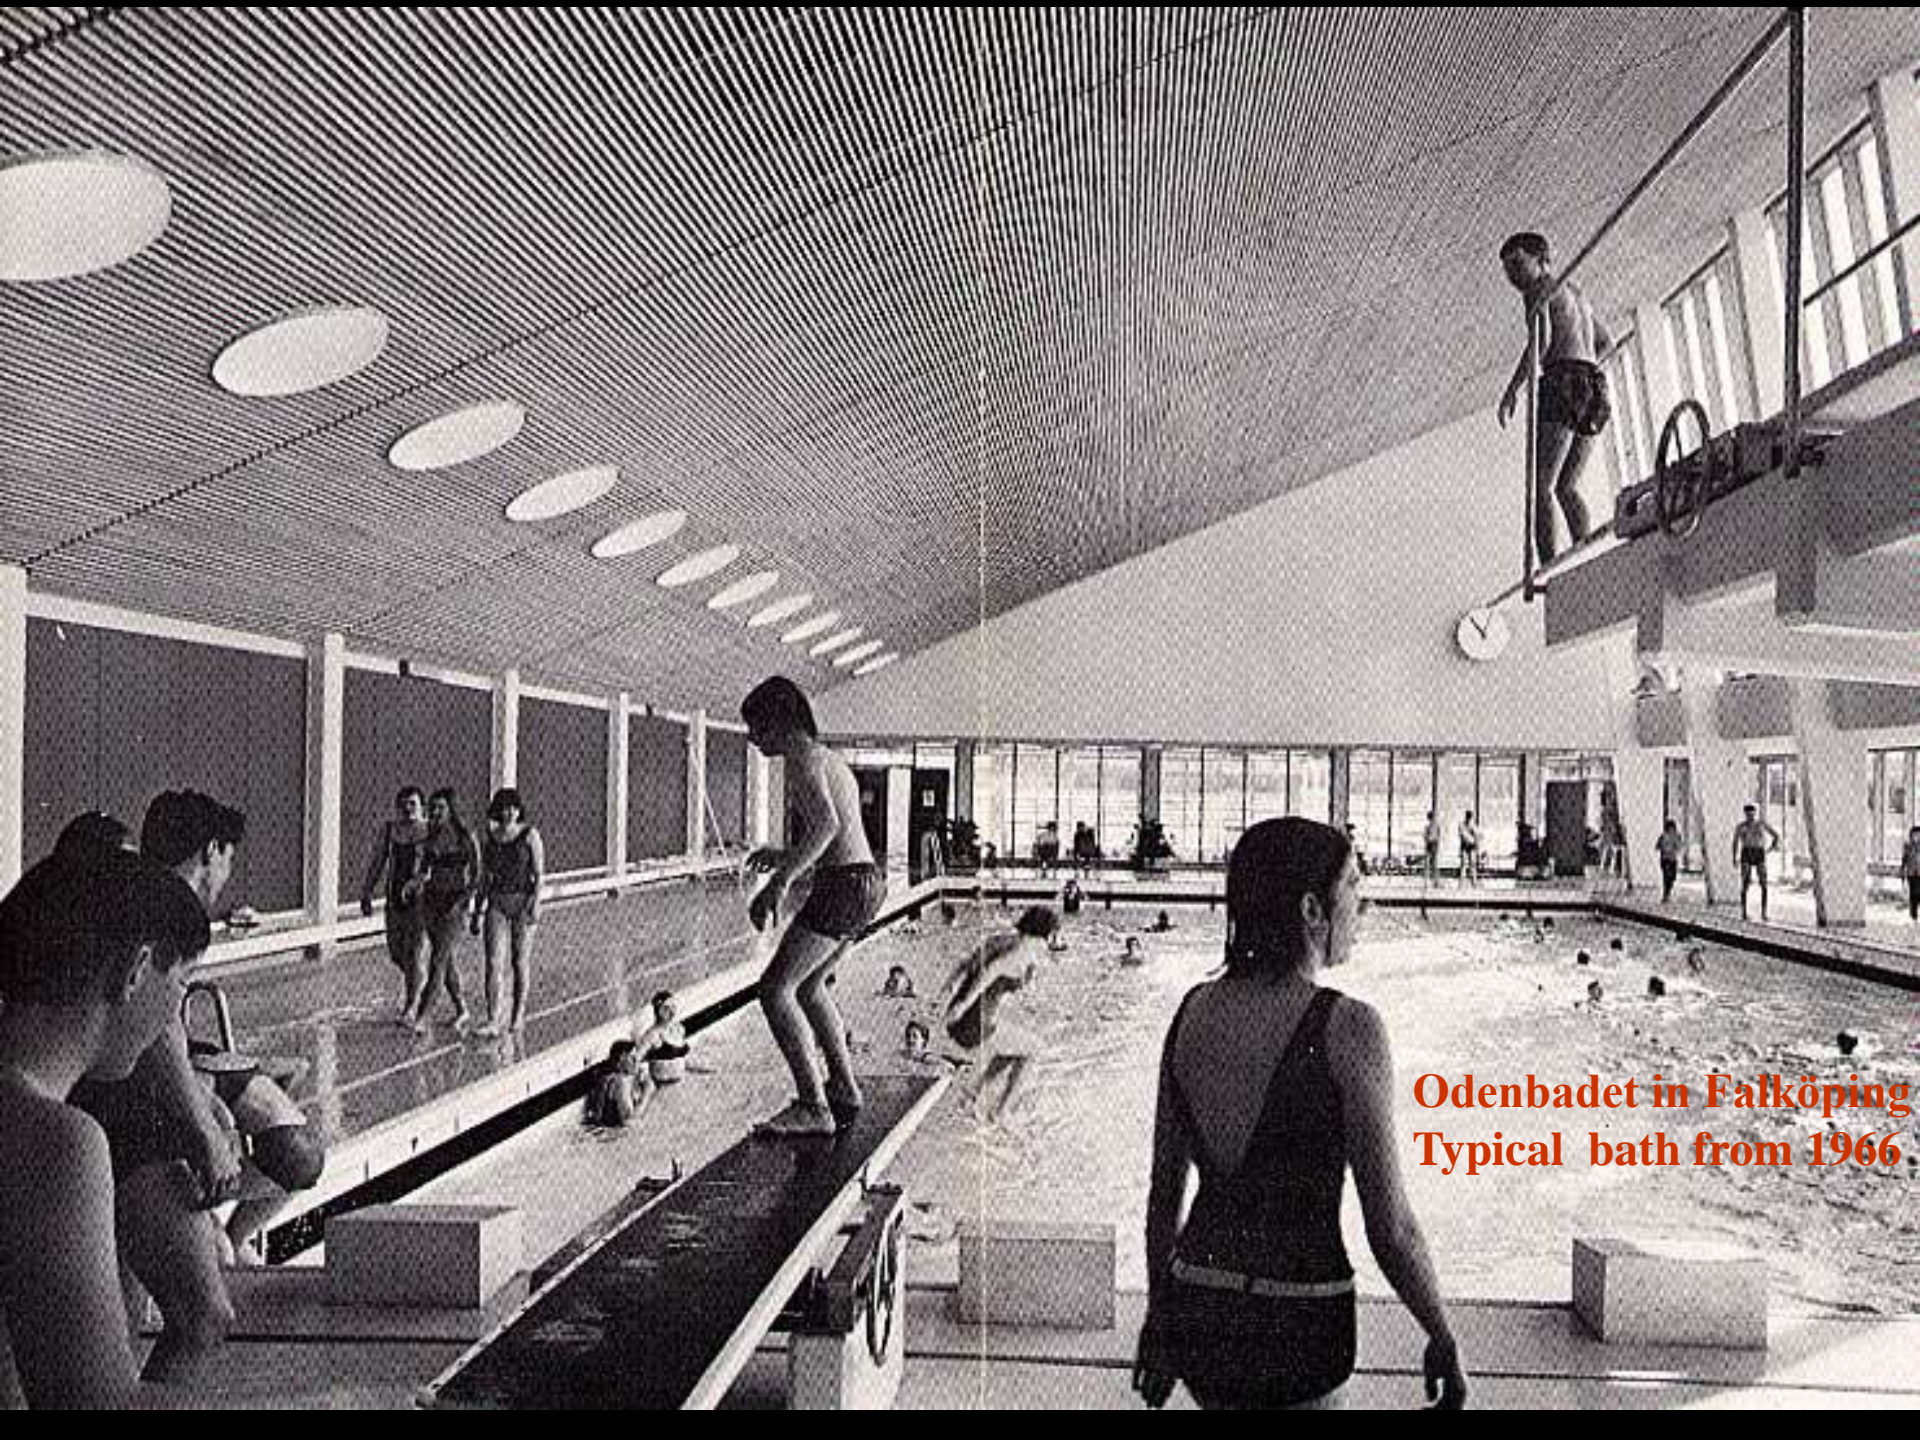

**Odenbadet in Falköping
Typical bath from 1966**