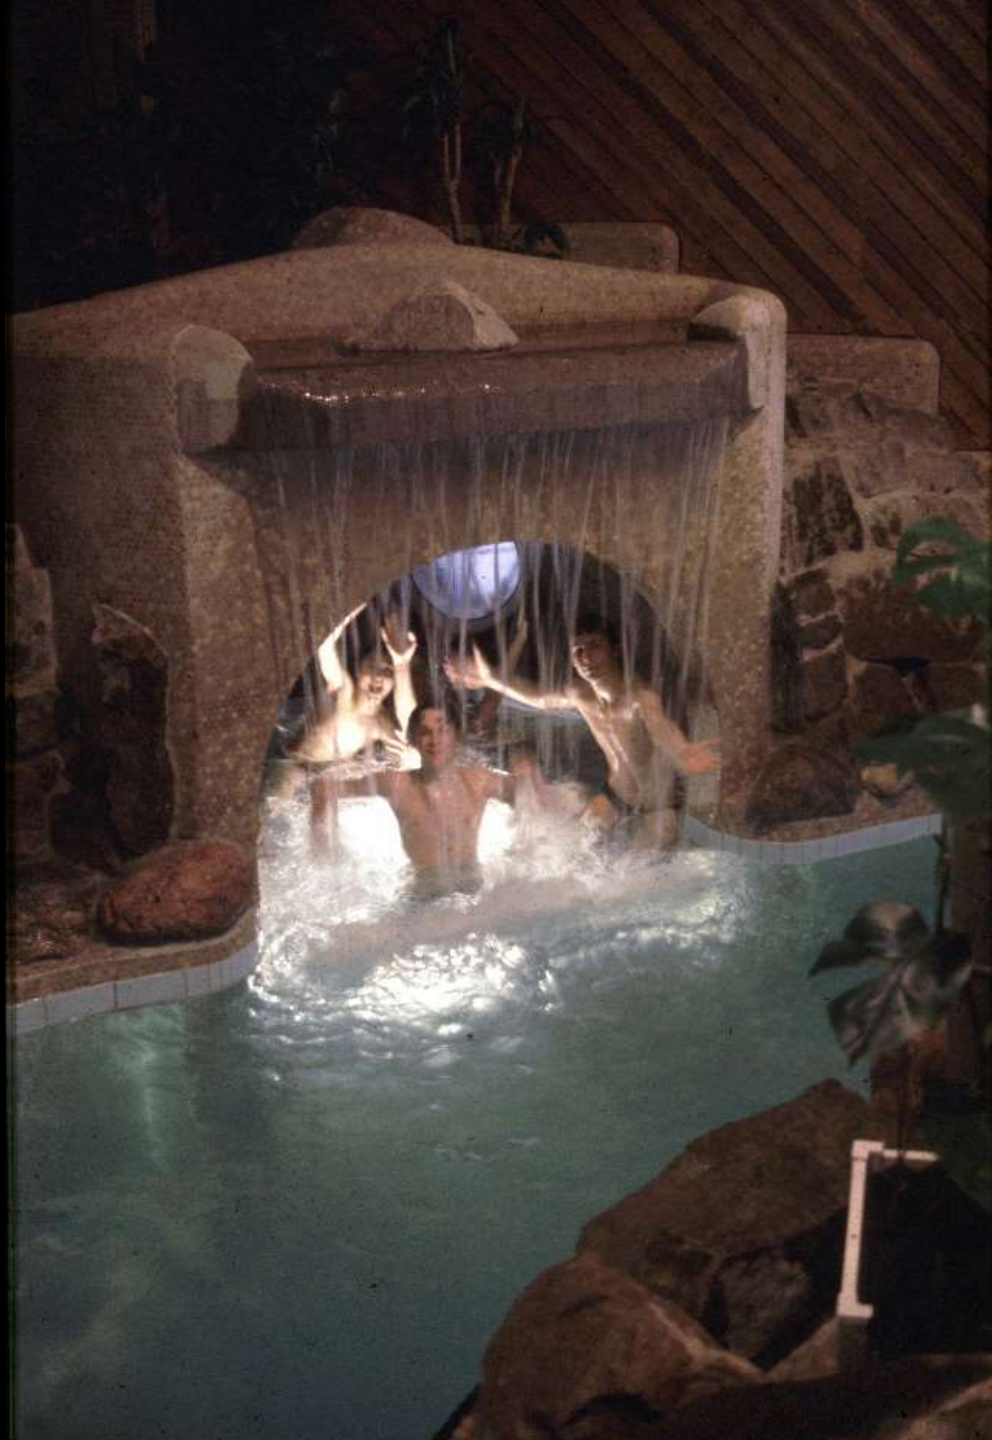

**Odenbadet in Falköping  
Typical bath from 1966**

**WaterPalace in Eskilstuna, The beach at the wavepool**

Cave with waterfall  
over the entrance .  
Jacussibench inside cave.  
WaterPalace Eskilstuna

Swimming bath,  
Linköping  
Pool floor, extension to existing  
bath.

# The beach at wavepool, Aq-va-fun in Malmö

Big on-sitebuild jacuzzi  
in Aq-va-fun, Malmö

A large, modern indoor water park area. In the foreground, a wave pool with white foam waves is visible. Several colorful, circular water toys (blue, green, yellow, red) are floating in the water. In the background, a large, colorful slide structure with a yellow and red polka-dot pattern is prominent. The space is enclosed by a high ceiling with a wooden grid and large glass windows on the right side, providing natural light. A person is visible sitting at a table near the windows. The overall atmosphere is bright and recreational.